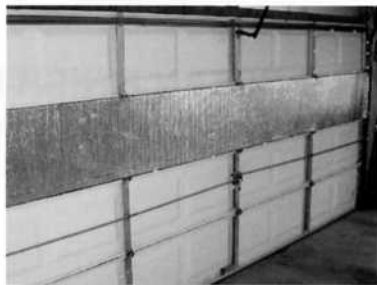

1. 3 Test fit each piece to ensure proper sizing for each panel. Remove the release liner from the tape and firmly press the reflective insulation against the adhesive working from side to side or top to bottom. Trim any excess insulation.

Note: When using our garage door kit with foil one side and white one side, the white should face the interior of the garage.

i.e. INNOVATIVE ENERGY, INC.
Your Single Source for Reflective Insulation Products

800-776-3645

www.insul.net info@insul.net