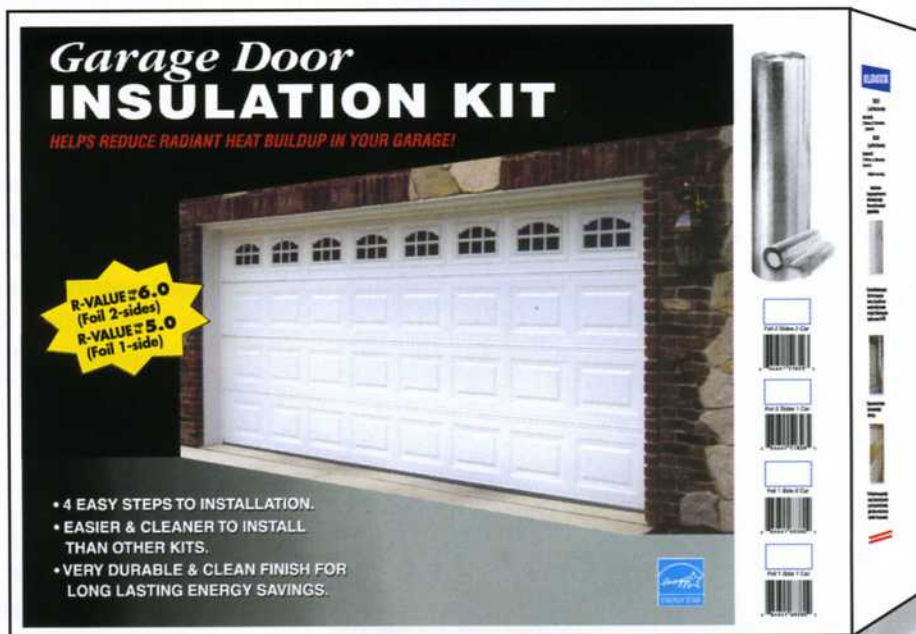

# Garage Door INSULATION KIT

**HELPS REDUCE RADIANT HEAT BUILDUP IN YOUR GARAGE!**

**R-VALUE up to 6.0**  
(Foil 2-sides)  
**R-VALUE up to 5.0**  
(Foil 1-side)

Two Interior Finishes  
To Choose From  
Foil and White

## 4 Kits Available

- Foil 2 Sides 2 Car
- Foil 2 Sides 1 Car
- Foil 1 Side 2 Car
- Foil 1 Side 1 Car

- **4 EASY STEPS TO INSTALLATION.**
- **EASIER & CLEANER TO INSTALL THAN OTHER KITS.**
- **VERY DURABLE & CLEAN FINISH FOR LONG LASTING ENERGY SAVINGS.**