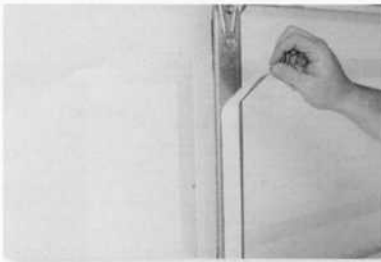

### Material Included in Kit:

(5) 2'x10' Roll Insulation, (1) 1 1/2" x 180' Roll Double-Sided Tape  
(1) Disposable Razor Knife

**Tools Required:** Tape Measure, Straight Edge

**Prior to installation, clean garage door panel framework where reflective insulation is to be applied. Make sure any debris is removed prior to applying double-sided tape.**